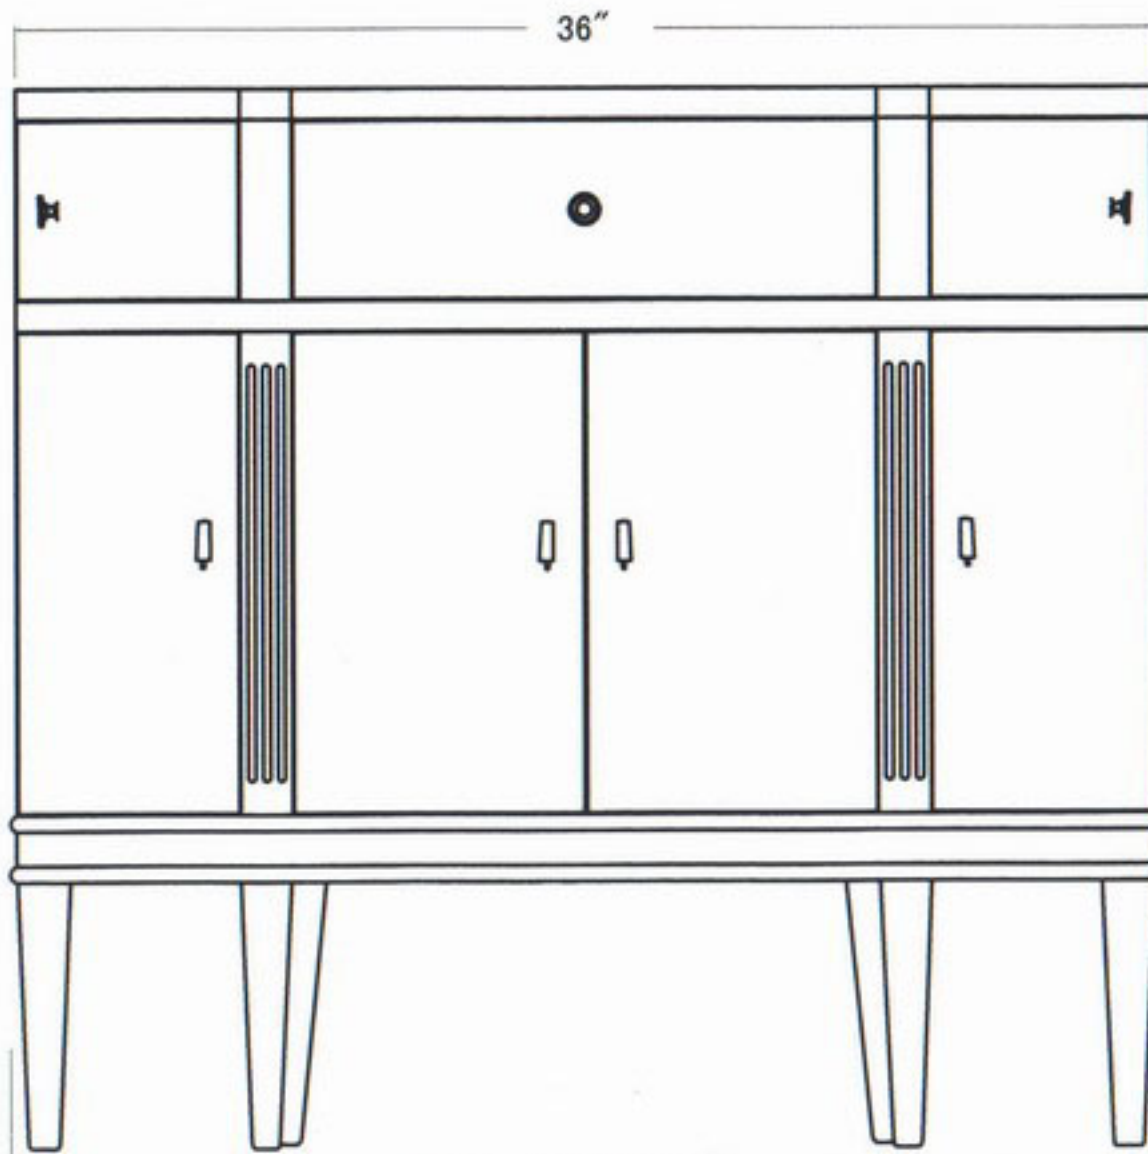

Top View

VER36

Top Drawer: 7 1/8" WX 13 1/4" DX 5 5/8" H/2pcs

Bottom Width 36 1/2"

Front View

Side View