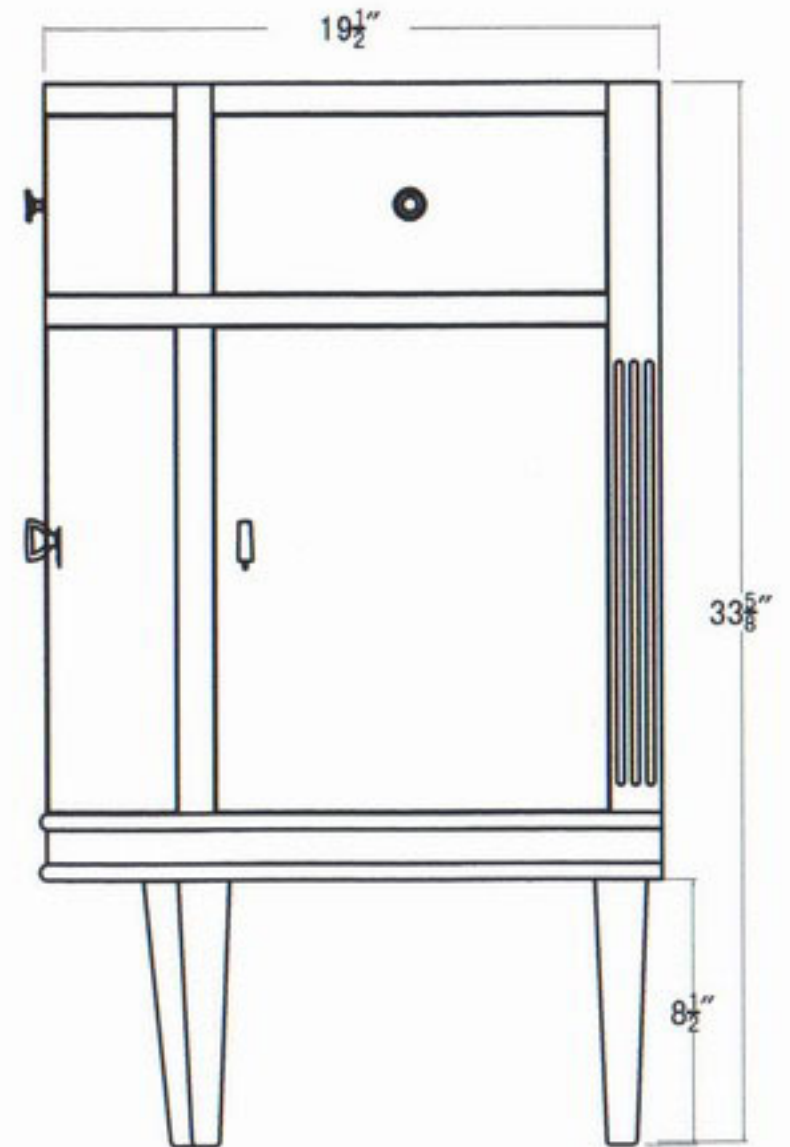

Top View

VER36

Top Drawer: 7 1/8" WX 13 1/4" DX 5 5/8" H/2pcs

Bottom Width 36 1/2"

Front View

Side View